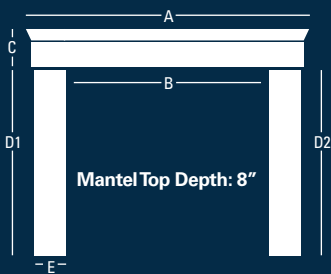

Prescott

Hawthorne

Wentworth

You can mix and match mantels with different leg styles.

Three styles of legs are interchangeable with any stock mantel design.

Stock Mantel Sizes

Prescott

Series 59

Series 62

Hollywood

Hawthorne

Prescott

Wentworth

A	B	C	D1	D2	E
65	45	10	42	46	7
64 ^{3/4}	45	9 ^{1/2}	42	46	7
64 ^{7/8}	45	11 ^{1/4}	42	46	7
65	45	11	42	46	7

A	B	C	D1	D2	E
68	48	10	42	46	7
67 ^{3/4}	48	9 ^{1/2}	42	46	7
67 ^{7/8}	48	11 ^{1/4}	42	46	7
68	48	11	42	46	7