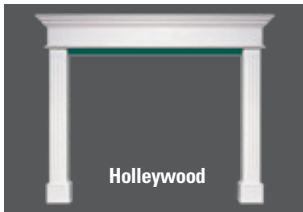

SERIES C
Cambridge

SERIES C
Prescott Oak

SERIES C
Western Living

SERIES D
Cambridge Oak

Mantel Extension Available
(Distance from front of mantel to wall)

Standard Depth 8"
Can be ordered up to 24"

Hollywood